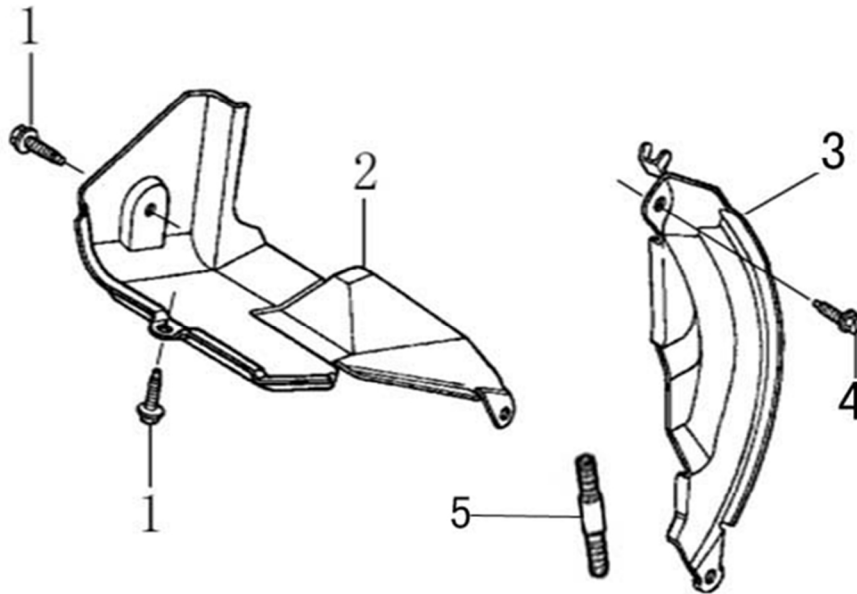

Shrouds

ITEM	PART NO.	QTY.	DESCRIPTION
1	0G84420241	2	BOLT, FLANGE 6x8
2	0J47870113	1	SHROUD COMP
3	0J35220125	1	PLATE, SIDE
4	0J35220156	1	BOLT, FLANGE 6x20
5	0J35220160	1	BOLT, STUD