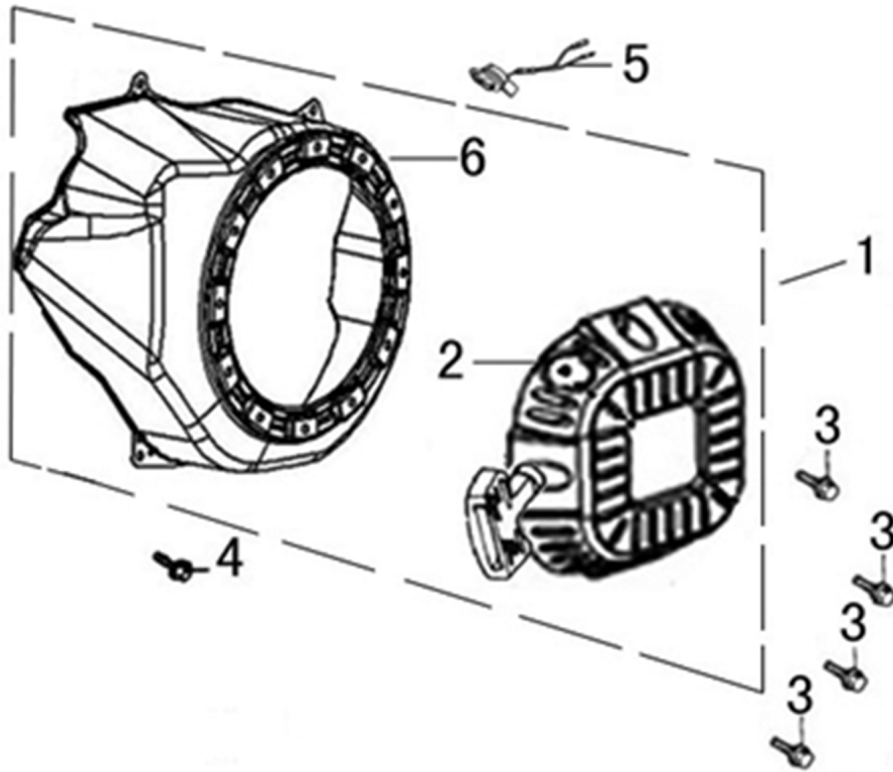

Starter

ITEM	PART NO.	QTY.	DESCRIPTION
1	0K10430118	1	RECOIL STARTER COMP.
2	0J0807	1	RECOIL COVER ASSY-G200F
3	0G84420241	4	BOLT, FLANGE 6x8
4	0J35220157	4	BOLT, FLANGE 6x10
5	0G9911	1	SWITCH, ON/OFF RED-ROTARY
6	0K10430123	1	BLOWER HOUSING/SHROUD