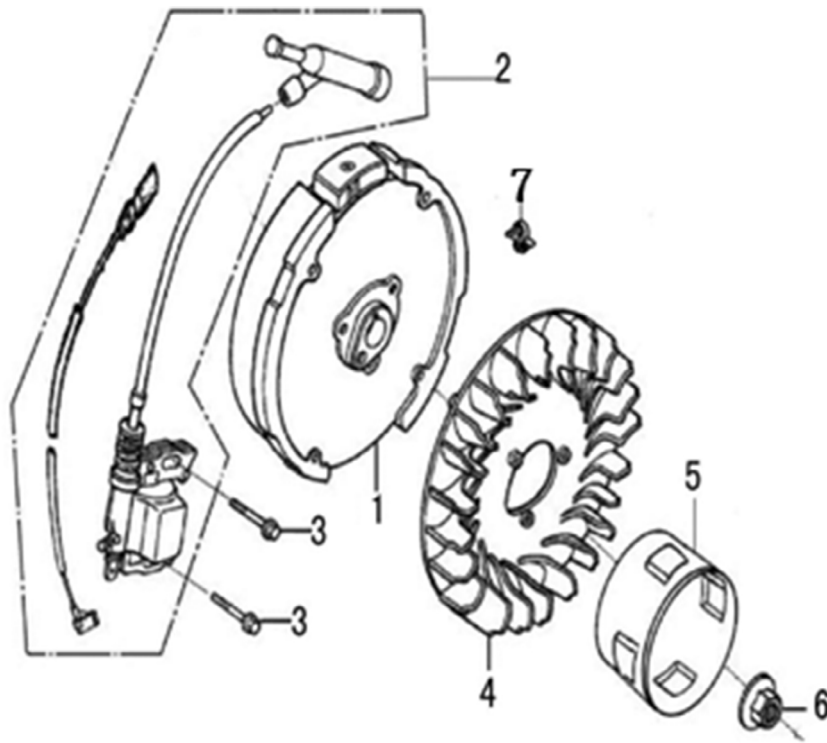

Rocker and Camshaft

ITEM	PART NO.	QTY.	DESCRIPTION
1	0J88870120	2	ROCKER ARM
2	0J88870119	2	VALVE ROCKER SHAFT
3	0J88870121	2	ROD, PUSH
4	0J35220122	2	LIFTER VALVE
5	0J35230114	2	ROTATOR, VALVE
6	0J35220118	2	RETAINER, VALVE SPRING
7	0J35220117	2	SPRING, VALVE
8	0J35220119	1	SEAL, GUIDE
9	0J35230140	1	VALVES, INTAKE & EXHAUST SET OF 2
10	0J47870133	1	CAMSHAFT ASSY.
11	0K10430117	4	SPLIT WASHER

Shrouds

ITEM	PART NO.	QTY.	DESCRIPTION
1	0G84420241	2	BOLT, FLANGE 6x8
2	0J47870113	1	SHROUD COMP
3	0J35220125	1	PLATE, SIDE
4	0J35220156	1	BOLT, FLANGE 6x20
5	0J35220160	1	BOLT, STUD

Carburetor

ITEM	PART NO.	QTY.	DESCRIPTION
1	0K10430120	1	CARBURETOR
2	0J35220128	1	GASKET, INSULATOR
3	0J35220130	1	INSULATOR,CARBURETOR
4	0J35220127	1	GASKET, CARBURETOR
5	0J35220129	1	GASKET, AIR CLEANER

Flywheel

ITEM	PART NO.	QTY.	DESCRIPTION
1	0H95610115	1	FLYWHEEL
2	0J35220153	1	COIL ASSY.,IGNITION
3	0G84420268	2	BOLT, FLANGE,6x25
4	0J35230117	1	FAN, COOLING
5	0K10430121	1	PULLEY, STARTER
6	0J35220162	1	NUT, SPECIAL
7	0J35220172	3	CABLE CLIP

Control

ITEM	PART NO.	QTY.	DESCRIPTION
1	0J35220139	1	CONTROL ASSY.
2	0J35220157	2	BOLT, FLANGE
3	0J35220136	1	SPRING, GOVERNOR
4	0J35220137	1	SPRING, THROTTLE RETURN
5	0H95590116	1	ROD, GOVERNOR
6	0G84420197	1	BOLT, GOVERNOR ARM M6x21
7	0G84420272	1	NUT, FLANGE
8	0J35220138	1	ARM, GOVERNOR