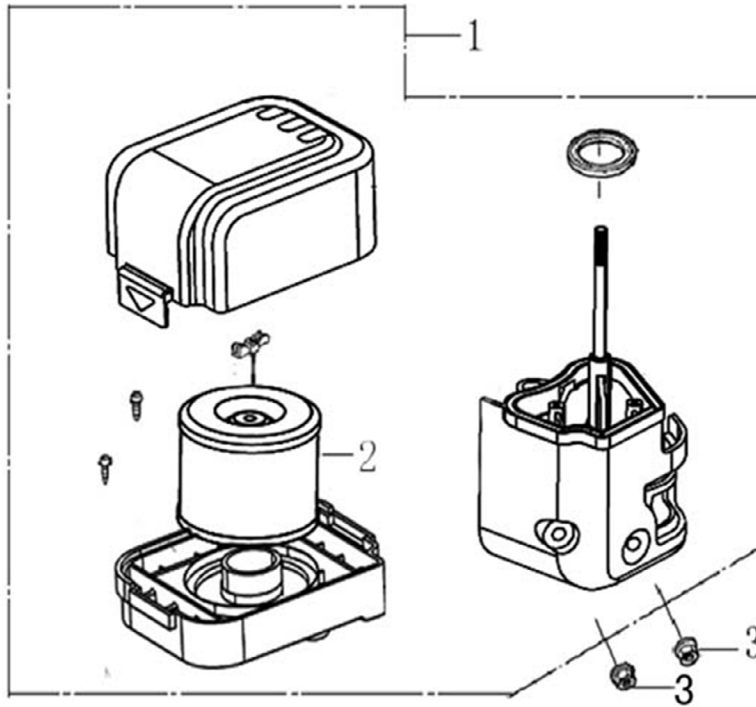

Air Cleaner

ITEM	PART NO.	QTY.	DESCRIPTION
1	0K10460119	1	AIR CLEANER ASSY
2	0J88870125	1	ELEMENT, AIR CLEANER
3	0G84420272	2	NUT, FLANGE 6MM