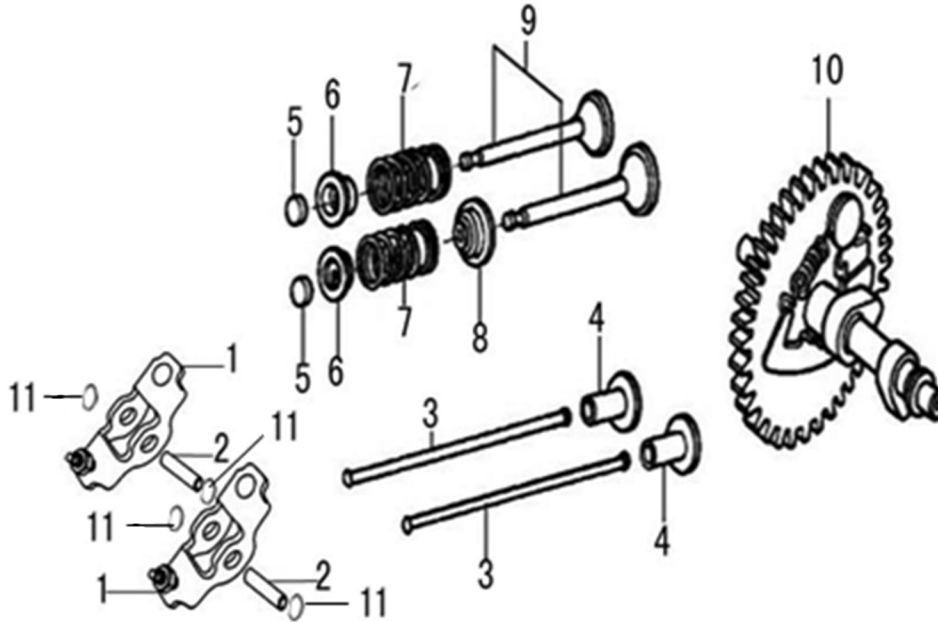

Cylinder Head

ITEM	PART NO.	QTY.	DESCRIPTION
1	0J88870101	1	HEAD, CYLINDER
2	0J35220159	2	BOLT, STUD, IN.
3	0J35220165	2	PIN, DOWEL
4	0K10430110	1	GASKET, HEAD CYLINDER
5	0G84420210	2	BOLT, STUD , EX.
6	0J00620106	1	PLUG, SPARK
7	0J35220158	4	BOLT, FLANGE
8	0J88870103	1	GASKET, HEAD COVER
9	0J88870104	1	COVER, HEAD
10	0G84420217	4	BOLT, FLANGE
11	0J88870105	1	TUBE, BREATHER
12	0J88870107	1	GASKET, BREATHER CHAMBER
13	0J88870106	1	CAP, BREATHER CHAMBER
14	0J88870108	1	OIL STRAINER
NOT SHOWN	0K229200SM	1	212CC GASOLINE ENG-G19-SM KIT

Crankcase Cover

ITEM	PART NO.	QTY.	DESCRIPTION
1	0J35230110	2	CAP ASSY. DIP STICK
2	0J35230136	6	BOLT, FLANGE
3	0J88870111	1	CASE COVER
4	0J35220166	1	OIL SEAL 25x41.25x6
5	0j35230139	1	BEARING, RADIAL BALL
6	0J35230138	2	PIN, DOWEL
7	0J88870112	1	GASKET, CRANK CASE COVER

212cc ENGINE

Crankshaft and Piston

ITEM	PART NO.	QTY.	DESCRIPTION
1	OK10430113	1	RING SET
2	OJ47870127	2	CLIP, PISTON PIN
3	OK10430114	1	PISTON
4	OJ47870129	1	PIN, PISTON
5	OJ47870130	2	BOLT, CONNECTING ROD
6	OJ47870131	1	ROD ASSY, CONNECTING
7	OG84420119	1	KEY
8	OK10430115	1	CRANKSHAFT COMP
9	OJ88870117	1	KEY
10	029333A	1	TIE WRAP UL 7.4"X .19" BLK

Rocker and Camshaft

ITEM	PART NO.	QTY.	DESCRIPTION
1	0J88870120	2	ROCKER ARM
2	0J88870119	2	VALVE ROCKER SHAFT
3	0J88870121	2	ROD, PUSH
4	0J35220122	2	LIFTER VALVE
5	0J35230114	2	ROTATOR, VALVE
6	0J35220118	2	RETAINER, VALVE SPRING
7	0J35220117	2	SPRING, VALVE
8	0J35220119	1	SEAL, GUIDE
9	0J35230140	1	VALVES, INTAKE & EXHAUST SET OF 2
10	0J47870133	1	CAMSHAFT ASSY.
11	0K10430117	4	SPLIT WASHER