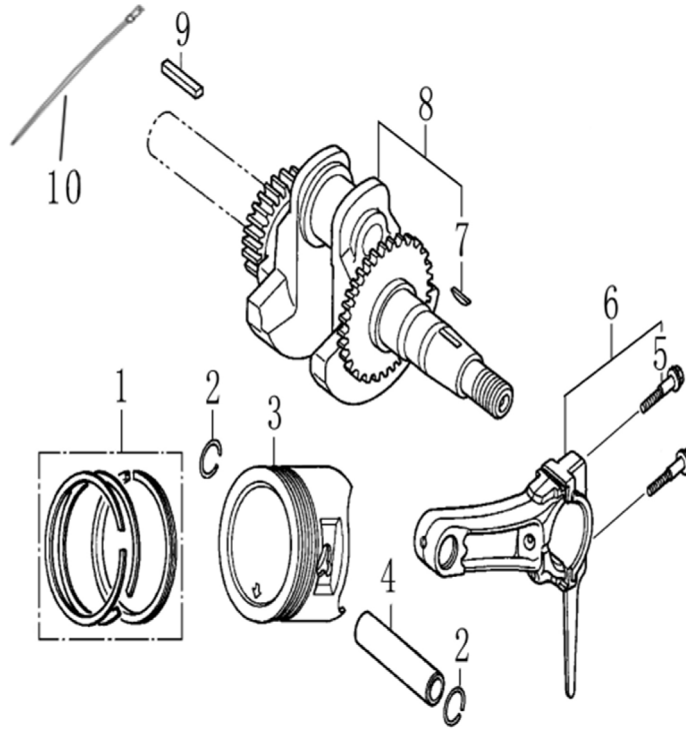

Cylinder Head

ITEM	PART NO.	QTY.	DESCRIPTION
1	0J88870101	1	HEAD, CYLINDER
2	0J35220159	2	BOLT, STUD, IN.
3	0J35220165	2	PIN, DOWEL
4	0K10430110	1	GASKET, HEAD CYLINDER
5	0G84420210	2	BOLT, STUD , EX.
6	0J00620106	1	PLUG, SPARK
7	0J35220158	4	BOLT, FLANGE
8	0J88870103	1	GASKET, HEAD COVER
9	0J88870104	1	COVER, HEAD
10	0G84420217	4	BOLT, FLANGE
11	0J88870105	1	TUBE, BREATHER
12	0J88870107	1	GASKET, BREATHER CHAMBER
13	0J88870106	1	CAP, BREATHER CHAMBER
14	0J88870108	1	OIL STRAINER
NOT SHOWN	0K229200SM	1	212CC GASOLINE ENG-G19-SM KIT

Crankcase Cover

ITEM	PART NO.	QTY.	DESCRIPTION
1	0J35230110	2	CAP ASSY. DIP STICK
2	0J35230136	6	BOLT, FLANGE
3	0J88870111	1	CASE COVER
4	0J35220166	1	OIL SEAL 25x41.25x6
5	0j35230139	1	BEARING, RADIAL BALL
6	0J35230138	2	PIN, DOWEL
7	0J88870112	1	GASKET, CRANK CASE COVER

212cc ENGINE

Crankshaft and Piston

ITEM	PART NO.	QTY.	DESCRIPTION
1	OK10430113	1	RING SET
2	OJ47870127	2	CLIP, PISTON PIN
3	OK10430114	1	PISTON
4	OJ47870129	1	PIN, PISTON
5	OJ47870130	2	BOLT, CONNECTING ROD
6	OJ47870131	1	ROD ASSY, CONNECTING
7	OG84420119	1	KEY
8	OK10430115	1	CRANKSHAFT COMP
9	OJ88870117	1	KEY
10	029333A	1	TIE WRAP UL 7.4"X .19" BLK

Rocker and Camshaft

ITEM	PART NO.	QTY.	DESCRIPTION
1	0J88870120	2	ROCKER ARM
2	0J88870119	2	VALVE ROCKER SHAFT
3	0J88870121	2	ROD, PUSH
4	0J35220122	2	LIFTER VALVE
5	0J35230114	2	ROTATOR, VALVE
6	0J35220118	2	RETAINER, VALVE SPRING
7	0J35220117	2	SPRING, VALVE
8	0J35220119	1	SEAL, GUIDE
9	0J35230140	1	VALVES, INTAKE & EXHAUST SET OF 2
10	0J47870133	1	CAMSHAFT ASSY.
11	0K10430117	4	SPLIT WASHER