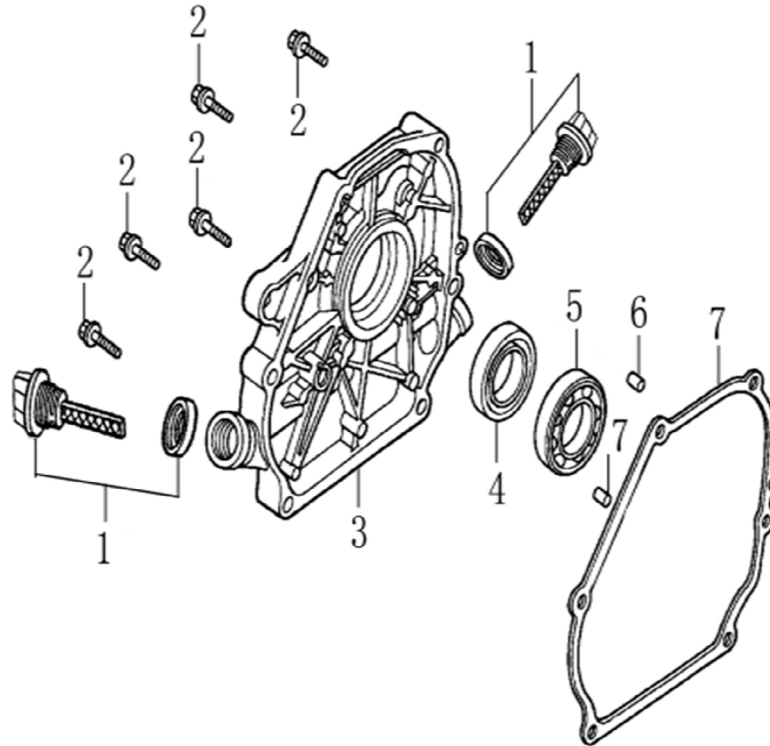

Cylinder Head

ITEM	PART NO.	QTY.	DESCRIPTION
1	0J88870101	1	HEAD, CYLINDER
2	0J35220159	2	BOLT, STUD, IN.
3	0J35220165	2	PIN, DOWEL
4	0K10430110	1	GASKET, HEAD CYLINDER
5	0G84420210	2	BOLT, STUD , EX.
6	0J00620106	1	PLUG, SPARK
7	0J35220158	4	BOLT, FLANGE
8	0J88870103	1	GASKET, HEAD COVER
9	0J88870104	1	COVER, HEAD
10	0G84420217	4	BOLT, FLANGE
11	0J88870105	1	TUBE, BREATHER
12	0J88870107	1	GASKET, BREATHER CHAMBER
13	0J88870106	1	CAP, BREATHER CHAMBER
14	0J88870108	1	OIL STRAINER
NOT SHOWN	0K229200SM	1	212CC GASOLINE ENG-G19-SM KIT

212cc ENGINE

Crankcase

ITEM	PART NO.	QTY.	DESCRIPTION
1	OK10430111	1	CRANK CASE
2	OJ35220166	1	OIL SEAL 25x41.25x6
3	OJ35220164	2	WASHER,DRAIN PLUG
4	OJ35220111	2	BOLT, DRAIN PLUG
5	OG84420112	1	OIL LOS ALERT UNIT(GOLD)
6	OJ35220157	1	BOLT, FLANGE , 6x10
7	OJ35220154	1	SWITCH, OIL LEVEL
8	OG84420217	2	BOLT, FLANGE, 6x14
9	OJ88870110	1	GOVERNOR GEAR ASSY.
10	OJ35230139	1	BEARING, RADIAL BALL
11	OJ47870118	1	WASHER, PLAIN
12	OG84420219	1	PIN, LOCK
13	OJ47870119	1	SHAFT, GOVERNOR ARM
14	OJ88870133	1	COVER, WIRE

Crankcase Cover

ITEM	PART NO.	QTY.	DESCRIPTION
1	0J35230110	2	CAP ASSY. DIP STICK
2	0J35230136	6	BOLT, FLANGE
3	0J88870111	1	CASE COVER
4	0J35220166	1	OIL SEAL 25x41.25x6
5	0j35230139	1	BEARING, RADIAL BALL
6	0J35230138	2	PIN, DOWEL
7	0J88870112	1	GASKET, CRANK CASE COVER

Rocker and Camshaft

ITEM	PART NO.	QTY.	DESCRIPTION
1	0J88870120	2	ROCKER ARM
2	0J88870119	2	VALVE ROCKER SHAFT
3	0J88870121	2	ROD, PUSH
4	0J35220122	2	LIFTER VALVE
5	0J35230114	2	ROTATOR, VALVE
6	0J35220118	2	RETAINER, VALVE SPRING
7	0J35220117	2	SPRING, VALVE
8	0J35220119	1	SEAL, GUIDE
9	0J35230140	1	VALVES, INTAKE & EXHAUST SET OF 2
10	0J47870133	1	CAMSHAFT ASSY.
11	0K10430117	4	SPLIT WASHER