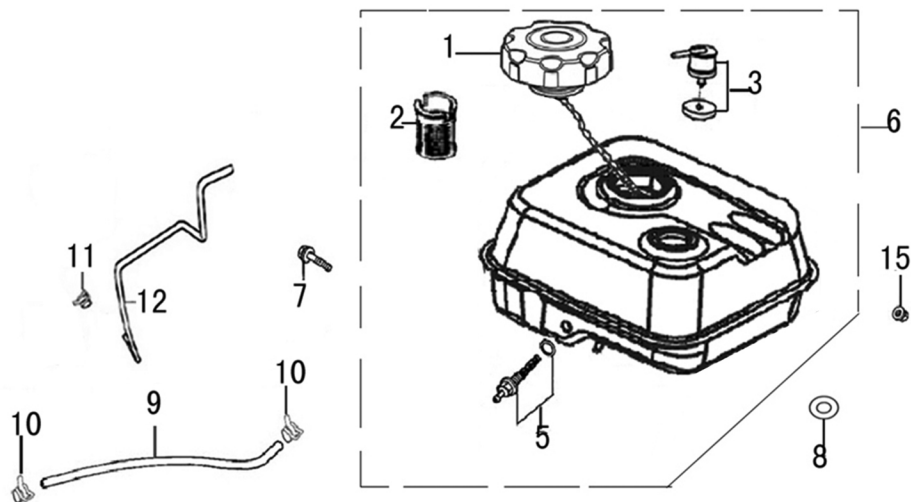

Fuel Tank

ITEM	PART NO.	QTY.	DESCRIPTION
1	0J88870127	1	CAP FUEL FILLER
2	0J35220133	1	FILTER, FUEL
3	0J88870128	1	ROLL OVER VALVE
5	0J35220132	1	JOINT ASSY., FUEL TANK
6	0J88870129	1	FUEL TANK ASSY W/ ROV
7	0G84420268	1	BOLT, FLANGE , 6x25
8	0J35220171	2	WASHER, RUBBER
9	0G9757D	1	HOSE, FUEL
10	0J88870132	2	CLAMP
11	0J88870130	1	CLAMP
12	0K10460121	1	HOSE, FORMED
15	0G84420272	2	NUT, FLANGE