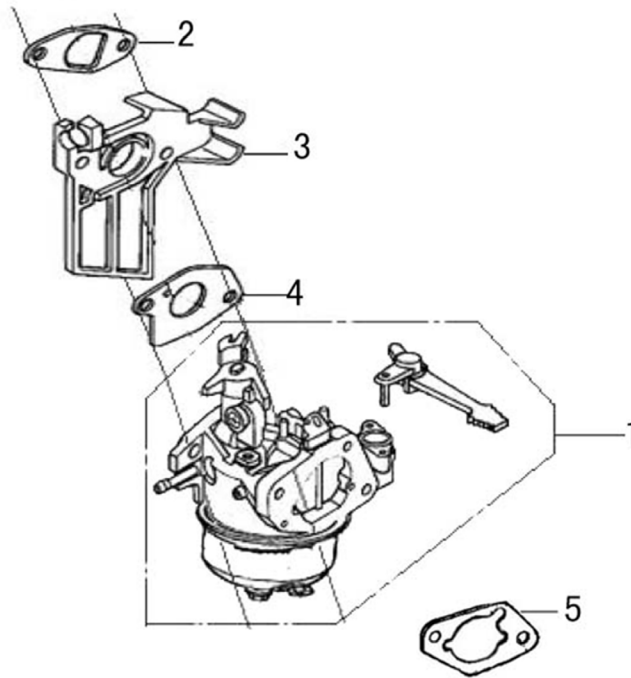

Rocker and Camshaft

ITEM	PART NO.	QTY.	DESCRIPTION
1	0J88870120	2	ROCKER ARM
2	0J88870119	2	VALVE ROCKER SHAFT
3	0J88870121	2	ROD, PUSH
4	0J35220122	2	LIFTER VALVE
5	0J35230114	2	ROTATOR, VALVE
6	0J35220118	2	RETAINER, VALVE SPRING
7	0J35220117	2	SPRING, VALVE
8	0J35220119	1	SEAL, GUIDE
9	0J35230140	1	VALVES, INTAKE & EXHAUST SET OF 2
10	0J47870133	1	CAMSHAFT ASSY.
11	0K10430117	4	SPLIT WASHER

Starter

ITEM	PART NO.	QTY.	DESCRIPTION
1	0K10430118	1	RECOIL STARTER COMP.
2	0J0807	1	RECOIL COVER ASSY-G200F
3	0G84420241	4	BOLT, FLANGE 6x8
4	0J35220157	4	BOLT, FLANGE 6x10
5	0G9911	1	SWITCH, ON/OFF RED-ROTARY
6	0K10430123	1	BLOWER HOUSING/SHROUD

Shrouds

ITEM	PART NO.	QTY.	DESCRIPTION
1	0G84420241	2	BOLT, FLANGE 6x8
2	0J47870113	1	SHROUD COMP
3	0J35220125	1	PLATE, SIDE
4	0J35220156	1	BOLT, FLANGE 6x20
5	0J35220160	1	BOLT, STUD

Carburetor

ITEM	PART NO.	QTY.	DESCRIPTION
1	0K10430120	1	CARBURETOR
2	0J35220128	1	GASKET, INSULATOR
3	0J35220130	1	INSULATOR,CARBURETOR
4	0J35220127	1	GASKET, CARBURETOR
5	0J35220129	1	GASKET, AIR CLEANER

Flywheel

ITEM	PART NO.	QTY.	DESCRIPTION
1	0H95610115	1	FLYWHEEL
2	0J35220153	1	COIL ASSY.,IGNITION
3	0G84420268	2	BOLT, FLANGE,6x25
4	0J35230117	1	FAN, COOLING
5	0K10430121	1	PULLEY, STARTER
6	0J35220162	1	NUT, SPECIAL
7	0J35220172	3	CABLE CLIP