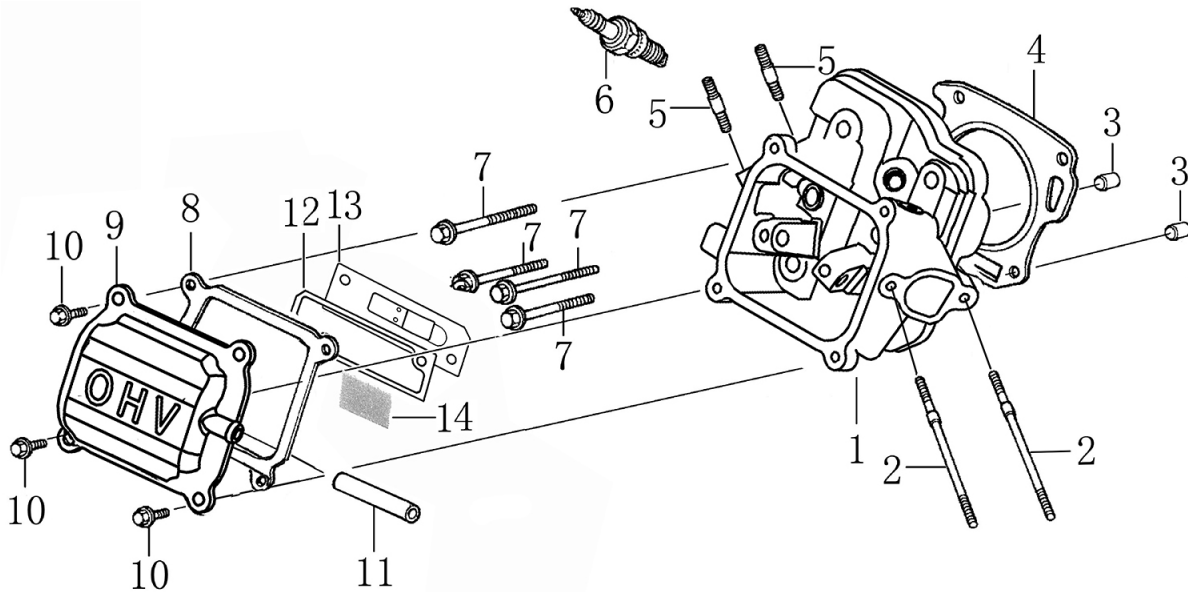

Cylinder Head

ITEM	PART NO.	QTY.	DESCRIPTION
1	0J88870101	1	HEAD, CYLINDER
2	0J35220159	2	BOLT, STUD, IN.
3	0J35220165	2	PIN, DOWEL
4	0K10430110	1	GASKET, HEAD CYLINDER
5	0G84420210	2	BOLT, STUD , EX.
6	0J00620106	1	PLUG, SPARK
7	0J35220158	4	BOLT, FLANGE
8	0J88870103	1	GASKET, HEAD COVER
9	0J88870104	1	COVER, HEAD
10	0G84420217	4	BOLT, FLANGE
11	0J88870105	1	TUBE, BREATHER
12	0J88870107	1	GASKET, BREATHER CHAMBER
13	0J88870106	1	CAP, BREATHER CHAMBER
14	0J88870108	1	OIL STRAINER
NOT SHOWN	0K229200SM	1	212CC GASOLINE ENG-G19-SM KIT

212cc ENGINE

Crankcase

ITEM	PART NO.	QTY.	DESCRIPTION
1	OK10430111	1	CRANK CASE
2	OJ35220166	1	OIL SEAL 25x41.25x6
3	OJ35220164	2	WASHER,DRAIN PLUG
4	OJ35220111	2	BOLT, DRAIN PLUG
5	OG84420112	1	OIL LOS ALERT UNIT(GOLD)
6	OJ35220157	1	BOLT, FLANGE , 6x10
7	OJ35220154	1	SWITCH, OIL LEVEL
8	OG84420217	2	BOLT, FLANGE, 6x14
9	OJ88870110	1	GOVERNOR GEAR ASSY.
10	OJ35230139	1	BEARING, RADIAL BALL
11	OJ47870118	1	WASHER, PLAIN
12	OG84420219	1	PIN, LOCK
13	OJ47870119	1	SHAFT, GOVERNOR ARM
14	OJ88870133	1	COVER, WIRE

Crankcase Cover

ITEM	PART NO.	QTY.	DESCRIPTION
1	0J35230110	2	CAP ASSY. DIP STICK
2	0J35230136	6	BOLT, FLANGE
3	0J88870111	1	CASE COVER
4	0J35220166	1	OIL SEAL 25x41.25x6
5	0j35230139	1	BEARING, RADIAL BALL
6	0J35230138	2	PIN, DOWEL
7	0J88870112	1	GASKET, CRANK CASE COVER

Rocker and Camshaft

ITEM	PART NO.	QTY.	DESCRIPTION
1	0J88870120	2	ROCKER ARM
2	0J88870119	2	VALVE ROCKER SHAFT
3	0J88870121	2	ROD, PUSH
4	0J35220122	2	LIFTER VALVE
5	0J35230114	2	ROTATOR, VALVE
6	0J35220118	2	RETAINER, VALVE SPRING
7	0J35220117	2	SPRING, VALVE
8	0J35220119	1	SEAL, GUIDE
9	0J35230140	1	VALVES, INTAKE & EXHAUST SET OF 2
10	0J47870133	1	CAMSHAFT ASSY.
11	0K10430117	4	SPLIT WASHER