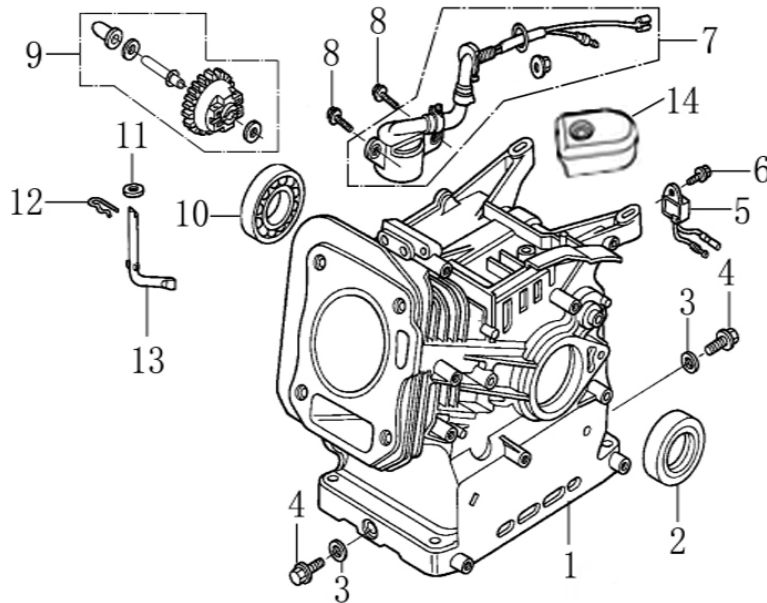

Cylinder Head

ITEM	PART NO.	QTY.	DESCRIPTION
1	0J88870101	1	HEAD, CYLINDER
2	0J35220159	2	BOLT, STUD, IN.
3	0J35220165	2	PIN, DOWEL
4	0K10430110	1	GASKET, HEAD CYLINDER
5	0G84420210	2	BOLT, STUD , EX.
6	0J00620106	1	PLUG, SPARK
7	0J35220158	4	BOLT, FLANGE
8	0J88870103	1	GASKET, HEAD COVER
9	0J88870104	1	COVER, HEAD
10	0G84420217	4	BOLT, FLANGE
11	0J88870105	1	TUBE, BREATHER
12	0J88870107	1	GASKET, BREATHER CHAMBER
13	0J88870106	1	CAP, BREATHER CHAMBER
14	0J88870108	1	OIL STRAINER
NOT SHOWN	0K229200SM	1	212CC GASOLINE ENG-G19-SM KIT

212cc ENGINE

Crankcase

ITEM	PART NO.	QTY.	DESCRIPTION
1	OK10430111	1	CRANK CASE
2	OJ35220166	1	OIL SEAL 25x41.25x6
3	OJ35220164	2	WASHER,DRAIN PLUG
4	OJ35220111	2	BOLT, DRAIN PLUG
5	OG84420112	1	OIL LOS ALERT UNIT(GOLD)
6	OJ35220157	1	BOLT, FLANGE , 6x10
7	OJ35220154	1	SWITCH, OIL LEVEL
8	OG84420217	2	BOLT, FLANGE, 6x14
9	OJ88870110	1	GOVERNOR GEAR ASSY.
10	OJ35230139	1	BEARING, RADIAL BALL
11	OJ47870118	1	WASHER, PLAIN
12	OG84420219	1	PIN, LOCK
13	OJ47870119	1	SHAFT, GOVERNOR ARM
14	OJ88870133	1	COVER, WIRE

212cc ENGINE

Crankshaft and Piston

ITEM	PART NO.	QTY.	DESCRIPTION
1	OK10430113	1	RING SET
2	OJ47870127	2	CLIP, PISTON PIN
3	OK10430114	1	PISTON
4	OJ47870129	1	PIN, PISTON
5	OJ47870130	2	BOLT, CONNECTING ROD
6	OJ47870131	1	ROD ASSY, CONNECTING
7	OG84420119	1	KEY
8	OK10430115	1	CRANKSHAFT COMP
9	OJ88870117	1	KEY
10	029333A	1	TIE WRAP UL 7.4"X .19" BLK

Rocker and Camshaft

ITEM	PART NO.	QTY.	DESCRIPTION
1	0J88870120	2	ROCKER ARM
2	0J88870119	2	VALVE ROCKER SHAFT
3	0J88870121	2	ROD, PUSH
4	0J35220122	2	LIFTER VALVE
5	0J35230114	2	ROTATOR, VALVE
6	0J35220118	2	RETAINER, VALVE SPRING
7	0J35220117	2	SPRING, VALVE
8	0J35220119	1	SEAL, GUIDE
9	0J35230140	1	VALVES, INTAKE & EXHAUST SET OF 2
10	0J47870133	1	CAMSHAFT ASSY.
11	0K10430117	4	SPLIT WASHER